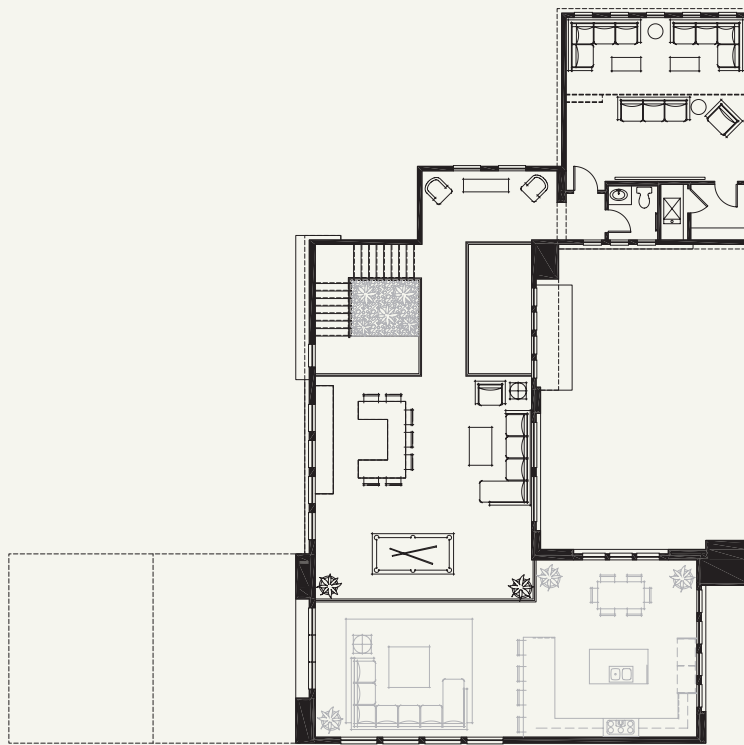

Floor Plan 3

Two-Story Residence, Additional Levels are Available
5,550 - 8,365 Sq Ft

1st Floor
Sq Ft: 4,160

Marquis is a custom home community. Blue Heron will tailor each home to your individual needs and desires.

ELEVATION A

2nd Floor
Sq Ft: 1,390

ELEVATION B

3rd Floor Option
Sq Ft: 231

Basement Option Sq Ft: 926