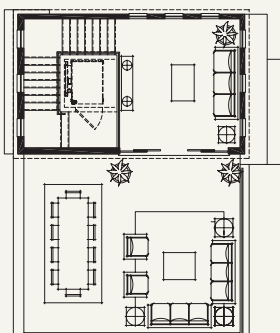

Floor Plan 3

Two-Story Residence, Additional Levels are Available
5,550 - 8,365 Sq Ft

1st Floor
Sq Ft: 4,160

Marquis is a custom home community. Blue Heron will tailor each home to your individual needs and desires.

ELEVATION A

2nd Floor
Sq Ft: 1,390

ELEVATION B

3rd Floor Option
Sq Ft: 231

Basement Option Sq Ft: 926