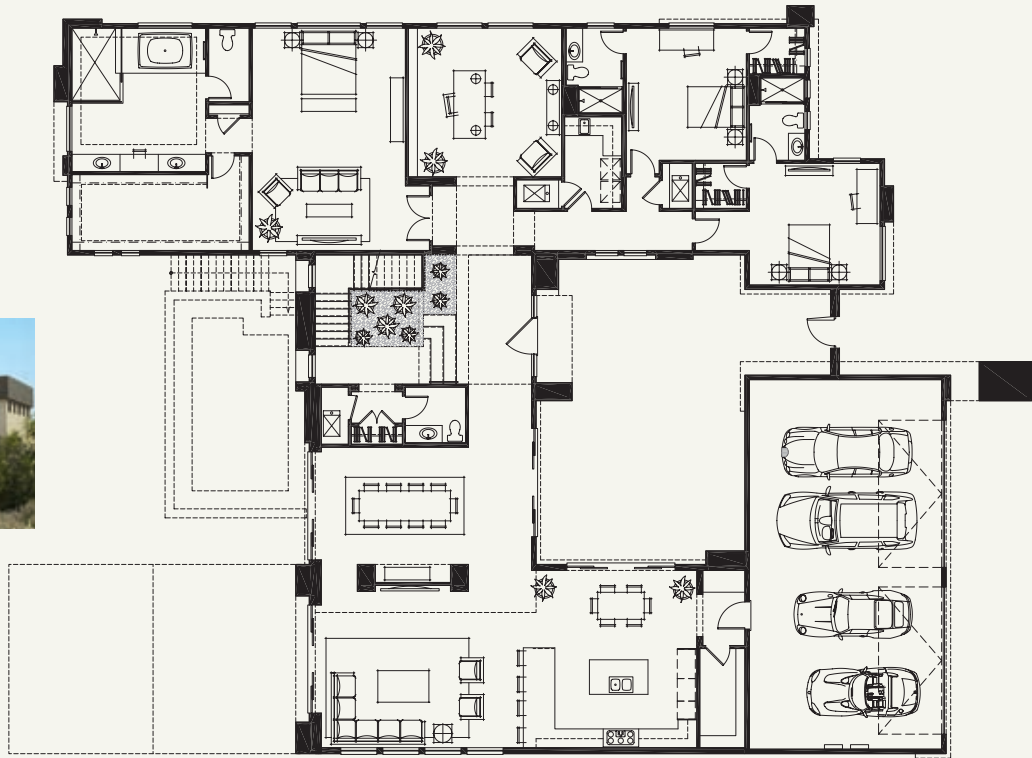

Floor Plan 3

Two-Story Residence, Additional Levels are Available
5,550 - 8,365 Sq Ft

1st Floor
Sq Ft: 4,160

Marquis is a custom home community. Blue Heron will tailor each home to your individual needs and desires.

ELEVATION A

2nd Floor
Sq Ft: 1,390

ELEVATION B

3rd Floor Option
Sq Ft: 231

Basement Option Sq Ft: 926